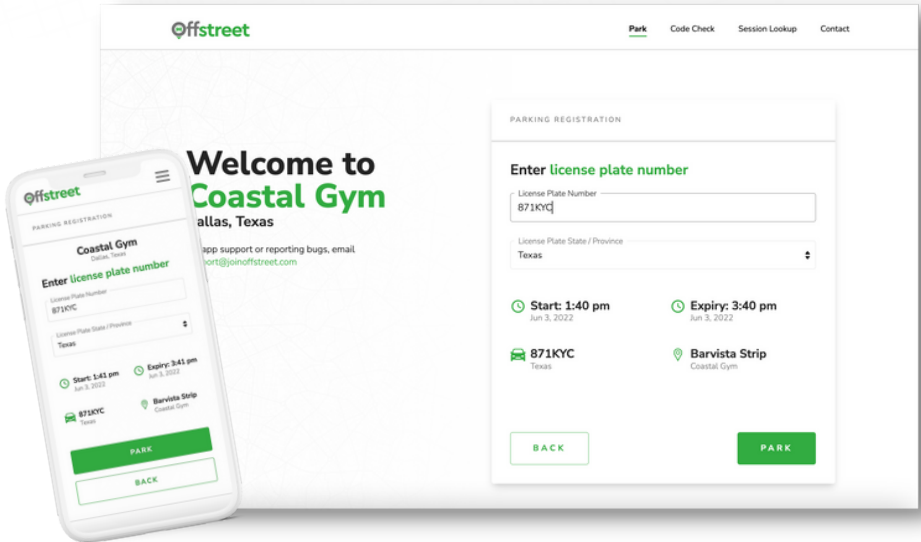

PARKING VALIDATION SOFTWARE

The easiest solution for fitness facilities to offer and manage complimentary customer parking. Customers can register their own plates in just 3 simple steps:

- 1 Scan **QR Code** with camera app or go to offstreet.io and enter location #10006
- 2 Enter **license plate** number and click "**Park**"
- 3 Data sends to enforcement in real time

A flexible rules engine enables operators to limit individual plates to 1 registration per day, among other settings.

hello@joinoffstreet.com | +1.306.535.8315 | joinoffstreet.com

@offstreettechnology