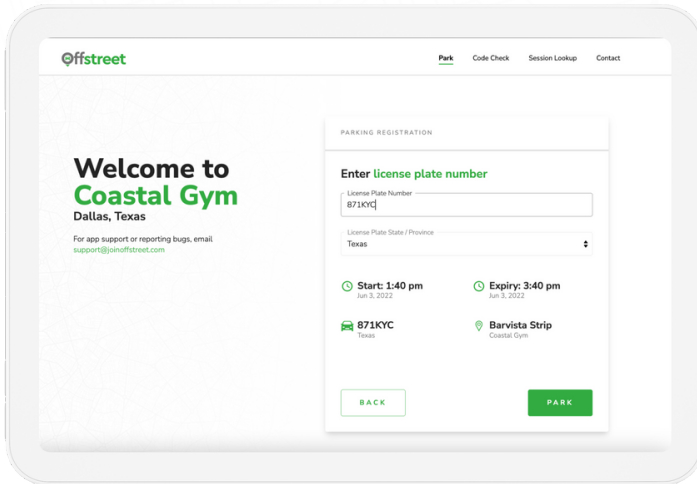

## PARKING VALIDATION SOFTWARE

The easiest solution for fitness facilities to offer and manage complimentary customer parking. Customers can register their own plates in just 3 simple steps:

- 1 A **tablet** is located inside the facility
- 2 Parker enters their **license plate** number and clicks "**Park**"
- 3 Data sends to enforcement in real time