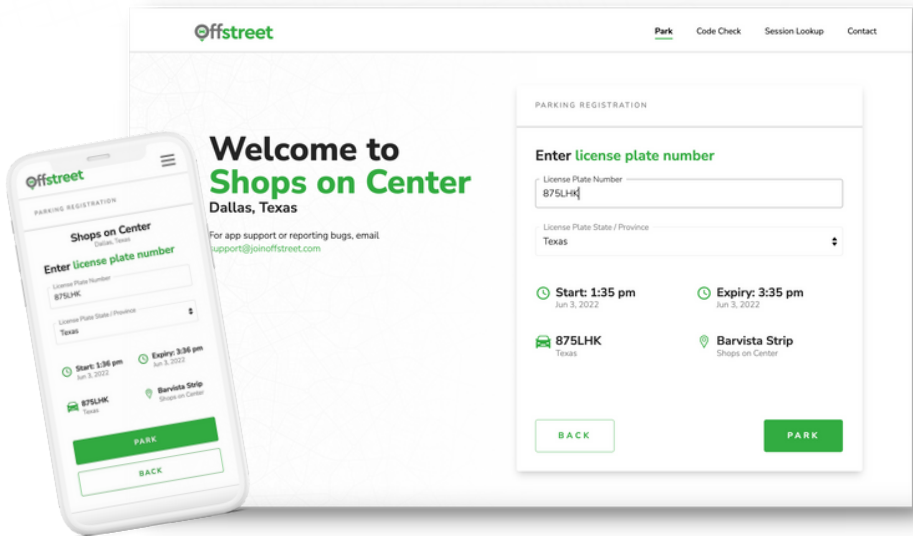

PARKING VALIDATION SOFTWARE

The easiest solution for retail locations to validate and manage customer parking. Customers can register their own plates in just 3 simple steps:

- 1 Scan **QR Code** with camera app or go to offstreet.io and enter location #10006
- 2 Enter **license plate** number and click "**Park**"
- 3 Data sends to enforcement in real time

A flexible rules engine enables operators to limit individual plates to 1 registration per day, among other settings.

hello@joinoffstreet.com | +1.306.535.8315 | joinoffstreet.com

@offstreettechnology