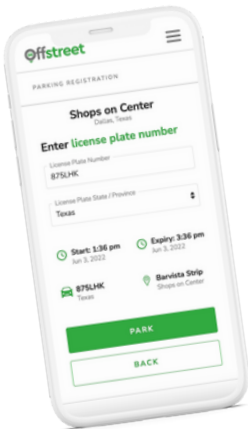

## PARKING VALIDATION SOFTWARE

The easiest solution for mixed-use properties to offer and manage complimentary employee and visitor parking.

Plate	Start	Expiry	Schedule	Tenant	Additional Info	Source
<input type="checkbox"/> 143JDB Texas	Jun 3, 2022	Never	M T W Th F S Su	Shops on Center	Name: John Smith	
<input type="checkbox"/> 092KJB Texas	Jun 3, 2022	Never	M T W Th F S Su	Shops on Center	Name: Joe Black	
<input type="checkbox"/> 153KJH Texas	Jun 3, 2022	Never	M T W Th F S Su	Shops on Center	Name: Karen Horn	
<input type="checkbox"/> 837KJH Texas	Jun 3, 2022	Never	M T W Th F S Su	Shops on Center	Name: Jackie Strong	
<input type="checkbox"/> 986KJG Texas	Jun 3, 2022	Never	M T W Th F S Su	Shops on Center	Name: Eric Reach	

- ✓ Allow **visitors** to register for short-term parking using a QR code or tablet
- ✓ Enable businesses to self-manage their **employee** permit list
- ✓ Convert to a **fully digital** and decal-less environment